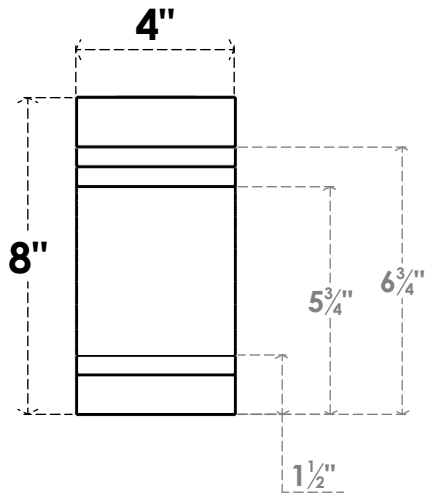

ITEM NUMBER: RFTURO040X08000X20000X008PEC00RCPR

4"W X 8"H X 20"L TIMBERTHANE ROUGH CEDAR PESCADERO FAUX WOOD OPEN RAFTER TAIL, 8"L END, PRIMED TAN

ISOMETRIC

GENERATED DATE : 03/02/2023

EKENA MILLWORK
2300 WEST MAIN ST.
CLARKSVILLE, TX 75426
TOLL FREE: 866-607-0453
WWW.EKENAMILLWORK.COM

NOTES

1. INSTALLATION TO BE COMPLETED IN ACCORDANCE WITH MANUFACTURER'S SPECIFICATIONS.
2. DRAWING MAY NOT BE TO SCALE
3. THIS DRAWING IS INTENDED FOR DESIGN AND PLANNING PURPOSES ONLY.
4. ALL INFORMATION CONTAINED HEREIN WAS CURRENT AT THE TIME OF DEVELOPMENT BUT MUST BE REVIEWED AND APPROVED BY THE PRODUCT MANUFACTURER TO BE CONSIDERED ACCURATE.
5. TIMBERTHANE ARCHITECTURAL PRODUCTS ARE MADE FROM HIGH DENSITY URETHANE AND COME FACTORY PRIMED