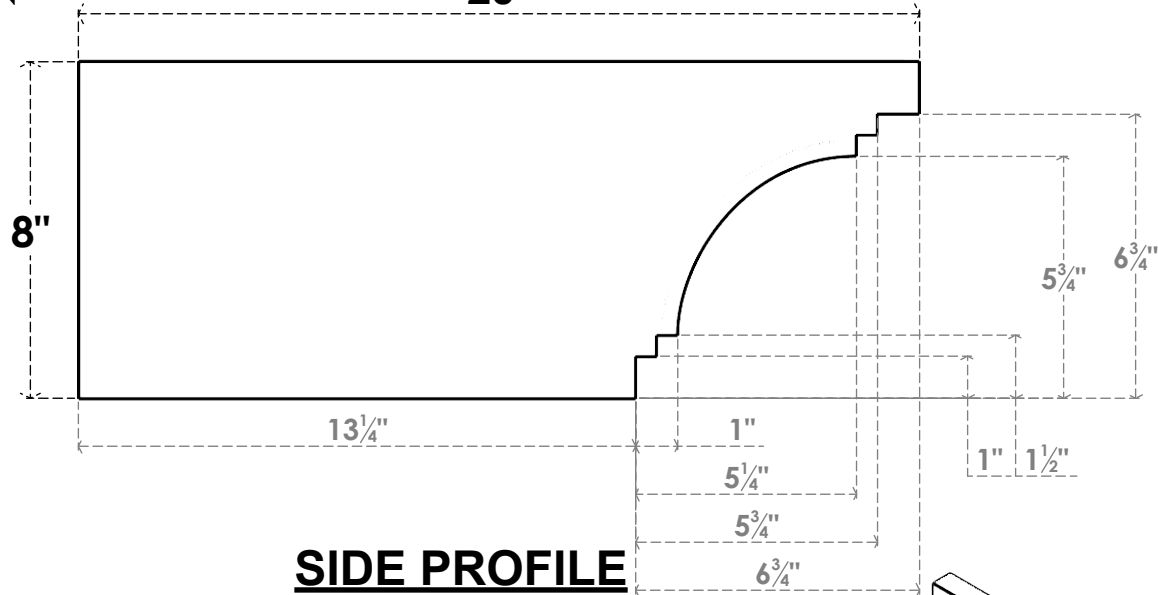

ITEM NUMBER: RFTURO040X08000X20000X008PEC00RCPR

4"W X 8"H X 20"L TIMBERTHANE ROUGH CEDAR PESCADERO FAUX WOOD OPEN RAFTER TAIL, 8"L END, PRIMED TAN

ISOMETRIC

GENERATED DATE : 03/02/2023

EKENA MILLWORK
2300 WEST MAIN ST.
CLARKSVILLE, TX 75426
TOLL FREE: 866-607-0453
WWW.EKENAMILLWORK.COM

NOTES

1. INSTALLATION TO BE COMPLETED IN ACCORDANCE WITH MANUFACTURER'S SPECIFICATIONS.
2. DRAWING MAY NOT BE TO SCALE
3. THIS DRAWING IS INTENDED FOR DESIGN AND PLANNING PURPOSES ONLY.
4. ALL INFORMATION CONTAINED HEREIN WAS CURRENT AT THE TIME OF DEVELOPMENT BUT MUST BE REVIEWED AND APPROVED BY THE PRODUCT MANUFACTURER TO BE CONSIDERED ACCURATE.
5. TIMBERTHANE ARCHITECTURAL PRODUCTS ARE MADE FROM HIGH DENSITY URETHANE AND COME FACTORY PRIMED