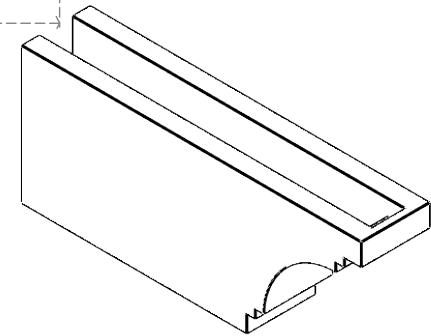

ITEM NUMBER: RFTURO040X08000X20000X008PEC00RCPR

4"W X 8"H X 20"L TIMBERTHANE ROUGH CEDAR PESCADERO FAUX WOOD OPEN RAFTER TAIL, 8"L END, PRIMED TAN

ISOMETRIC

GENERATED DATE : 03/02/2023

EKENA MILLWORK
2300 WEST MAIN ST.
CLARKSVILLE, TX 75426
TOLL FREE: 866-607-0453
WWW.EKENAMILLWORK.COM

NOTES

1. INSTALLATION TO BE COMPLETED IN ACCORDANCE WITH MANUFACTURER'S SPECIFICATIONS.
2. DRAWING MAY NOT BE TO SCALE
3. THIS DRAWING IS INTENDED FOR DESIGN AND PLANNING PURPOSES ONLY.
4. ALL INFORMATION CONTAINED HEREIN WAS CURRENT AT THE TIME OF DEVELOPMENT BUT MUST BE REVIEWED AND APPROVED BY THE PRODUCT MANUFACTURER TO BE CONSIDERED ACCURATE.
5. TIMBERTHANE ARCHITECTURAL PRODUCTS ARE MADE FROM HIGH DENSITY URETHANE AND COME FACTORY PRIMED